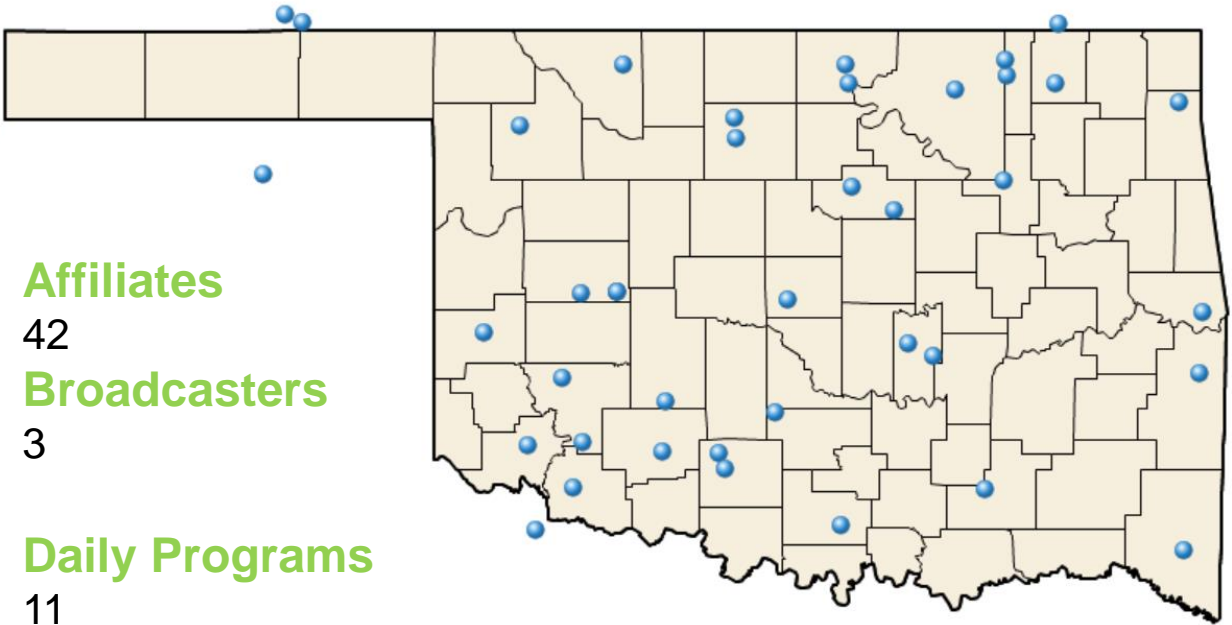

RADIO OKLAHOMA AG NETWORK

Affiliates

42

Broadcasters

3

Daily Programs

11

AMR

59.0 Cume

#1 in state

Worth Noting

- #1 in the state for 20+ years
- Most ag programming in the state
- Two veteran leading farm broadcasters
- Only AMR network in the state

STATE NEWS NETWORK
AG NEWS NETWORK

J.L. FARMAKIS, INC.
LOCAL MEDIA THAT MOVES FARMERS

COVERAGE MAP

AFFILIATE LIST

| Station | City | County |
|----------------|-----------------|---------------|
| KACO-FM | Apache | Caddo |
| KALV-AM | Alva | Woods |
| KBLP-FM | Lindsay | Garvin |
| KCLI-AM | Clinton | Custer |
| KEYB-FM | Altus | Jackson |
| KFTP-AM | Duncan | Stephens |
| KGFY-FM | Stillwater | Payne |
| KGGF-AM | Coffeyville, KS | Montgomery |
| KGVE-FM | Grove | Delaware |
| KGWA-AM | Enid | Garfield |
| KHKC-FM | Atoka | Atoka |
| KICM-FM | Ardmore | Carter |
| KIRC-FM | Seminole | Pottawatomie |
| KJCM-FM | Snyder | Kiowa |
| KKBI-FM | Broken Bow | McCurtain |
| KKEN-FM | Duncan | Stephens |
| KKZU-FM | Sayre | Beckham |
| KLGD-FM | Liberal, KS | Seward |
| KLMX-AM | Clayton, NM | Union |
| KOFM-FM | Enid | Garfield |
| KOKC-AM | Oklahoma City | Oklahoma |

| Station | City | County |
|----------------|--------------|---------------|
| KPGM-AM | Pawhuska | Osage |
| KPRV-FM | Poteau | LeFlore |
| KQSN-FM | Ponca City | Kay |
| KRIG-FM | Nowata | Nowata |
| KRMO-AM | Monet, MO | Barry |
| KSCB-AM | Liberal, KS | Seward |
| KTJS-AM | Hobart | Kiowa |
| KUSH-AM | Cushing | Payne |
| KVWC-FM | Vernon, TX | Wilbarger |
| KWEY-AM | Weatherford | Custer |
| KWEY-FM | Weatherford | Custer |
| KWON-AM | Bartlesville | Washington |
| KWOX-FM | Woodward | Woodward |
| KWSH-AM | Wewoka | Seminole |
| KXBL-FM | Tulsa | Tulsa |
| KXCA-AM | Lawton | Comanche |
| KXDJ-FM | Spearman, TX | Hansford |
| KXMX-FM | Muldrow | Sequoyah |
| KYBE-FM | Frederick | Tillman |
| KYFM-FM | Bartlesville | Washington |
| WBBZ-AM | Ponca City | Kay |