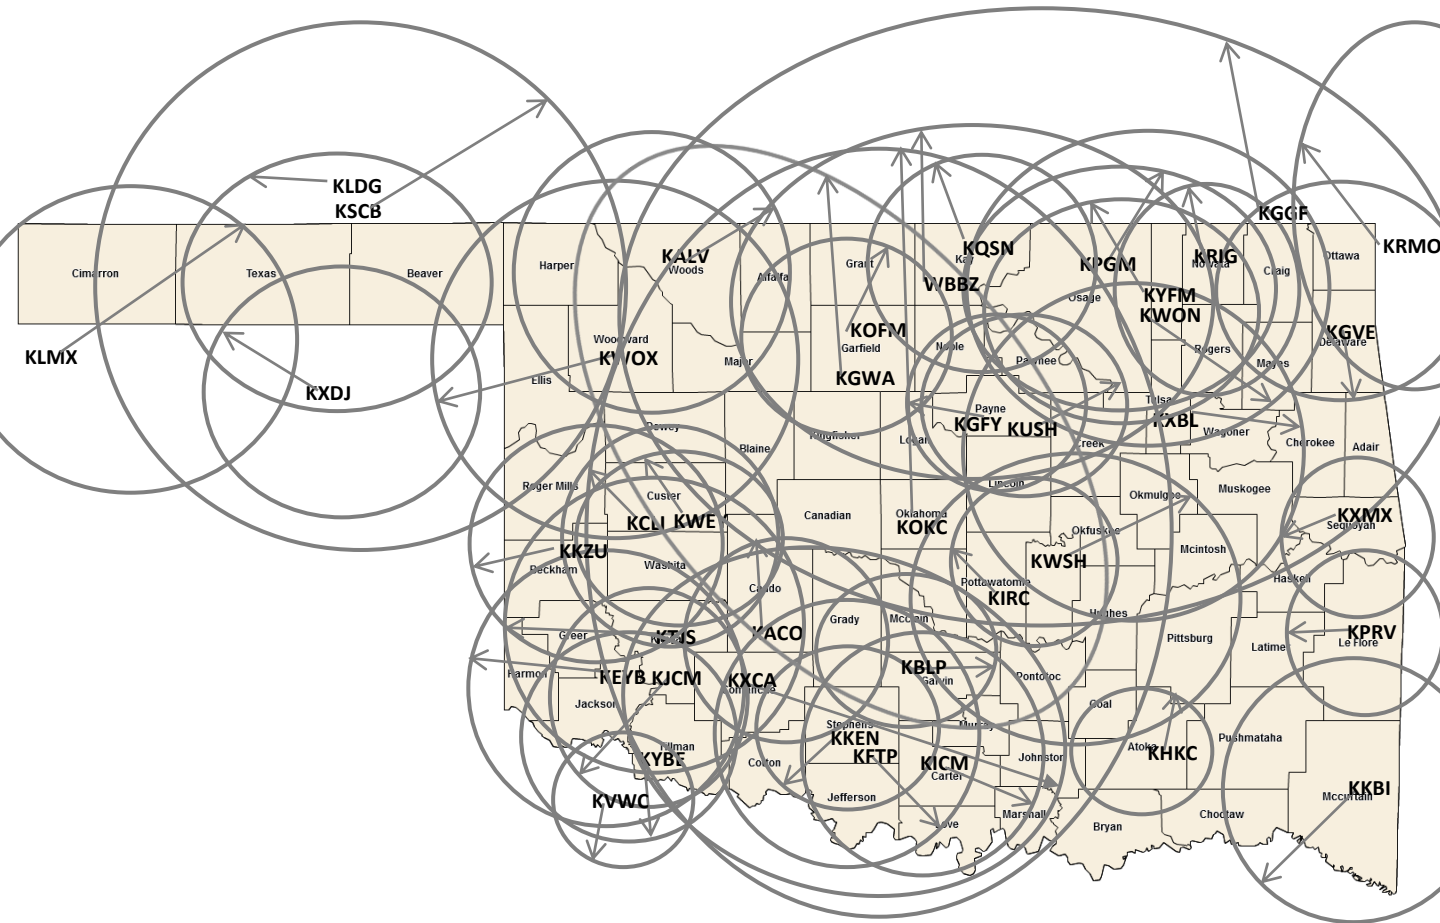

RADIO OKLAHOMA AG NETWORK

Affiliates

42

Broadcasters

3

Daily Programs

11

AMR

59.0 Cume

#1 in state

Worth Noting

- #1 in the state for 20+ years
- Most ag programming in the state
- Two veteran leading farm broadcasters
- Only AMR network in the state

STATE NEWS NETWORK
AG NEWS NETWORK

J.L. FARMAKIS, INC.
LOCAL MEDIA THAT MOVES FARMERS

COVERAGE MAP

AFFILIATE LIST

| Station | City | County |
|----------------|-----------------|---------------|
| KACO-FM | Apache | Caddo |
| KALV-AM | Alva | Woods |
| KBLP-FM | Lindsay | Garvin |
| KCLI-AM | Clinton | Custer |
| KEYB-FM | Altus | Jackson |
| KFTP-AM | Duncan | Stephens |
| KGFY-FM | Stillwater | Payne |
| KGGF-AM | Coffeyville, KS | Montgomery |
| KGVE-FM | Grove | Delaware |
| KGWA-AM | Enid | Garfield |
| KHKC-FM | Atoka | Atoka |
| KICM-FM | Ardmore | Carter |
| KIRC-FM | Seminole | Pottawatomie |
| KJCM-FM | Snyder | Kiowa |
| KKBI-FM | Broken Bow | McCurtain |
| KKEN-FM | Duncan | Stephens |
| KKZU-FM | Sayre | Beckham |
| KLGD-FM | Liberal, KS | Seward |
| KLMX-AM | Clayton, NM | Union |
| KOFM-FM | Enid | Garfield |
| KOKC-AM | Oklahoma City | Oklahoma |

| Station | City | County |
|----------------|--------------|---------------|
| KPGM-AM | Pawhuska | Osage |
| KPRV-FM | Poteau | LeFlore |
| KQSN-FM | Ponca City | Kay |
| KRIG-FM | Nowata | Nowata |
| KRMO-AM | Monet, MO | Barry |
| KSCB-AM | Liberal, KS | Seward |
| KTJS-AM | Hobart | Kiowa |
| KUSH-AM | Cushing | Payne |
| KVWC-FM | Vernon, TX | Wilbarger |
| KWEY-AM | Weatherford | Custer |
| KWEY-FM | Weatherford | Custer |
| KWON-AM | Bartlesville | Washington |
| KWOX-FM | Woodward | Woodward |
| KWSH-AM | Wewoka | Seminole |
| KXBL-FM | Tulsa | Tulsa |
| KXCA-AM | Lawton | Comanche |
| KXDJ-FM | Spearman, TX | Hansford |
| KXMX-FM | Muldrow | Sequoyah |
| KYBE-FM | Frederick | Tillman |
| KYFM-FM | Bartlesville | Washington |
| WBBZ-AM | Ponca City | Kay |